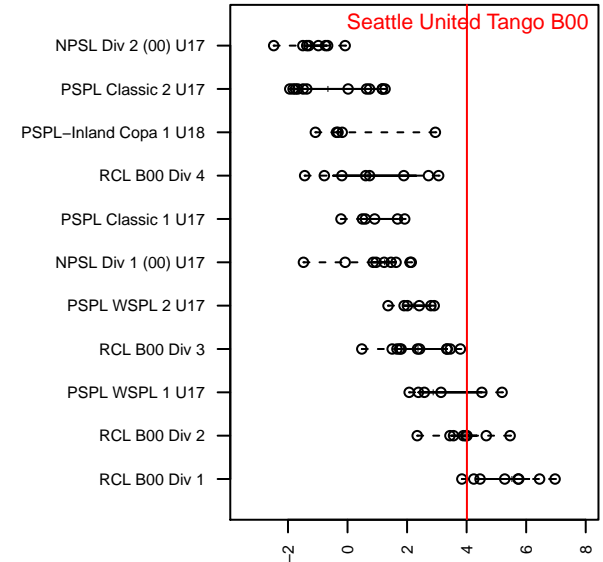

**attack and defense rating
relative to others at age
and all opponents in last 13 months**