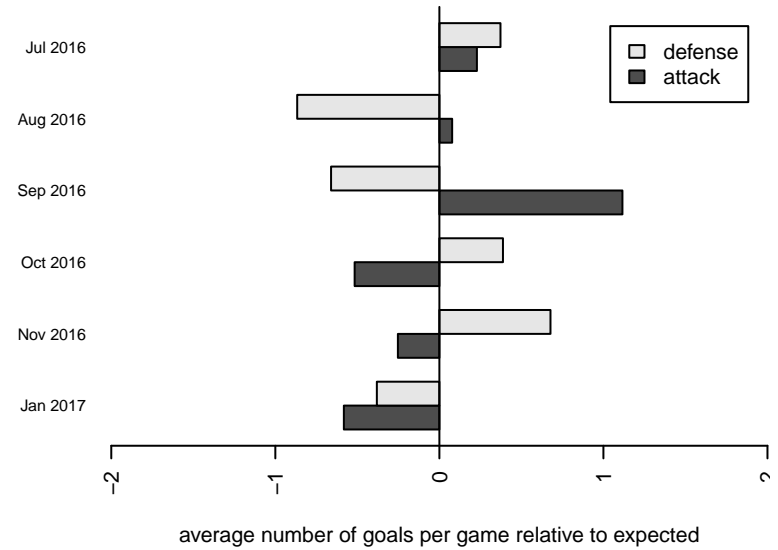

Performance relative to 13 month average