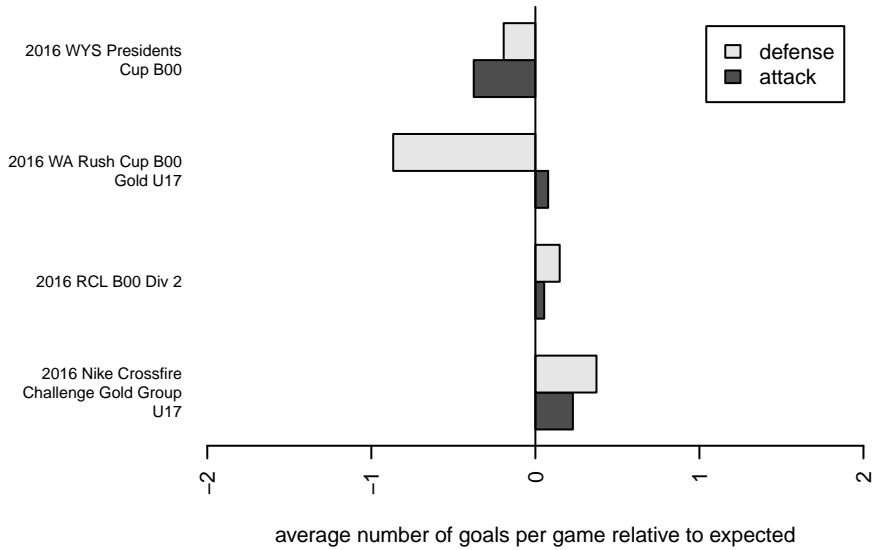

Performance relative to 13 month average