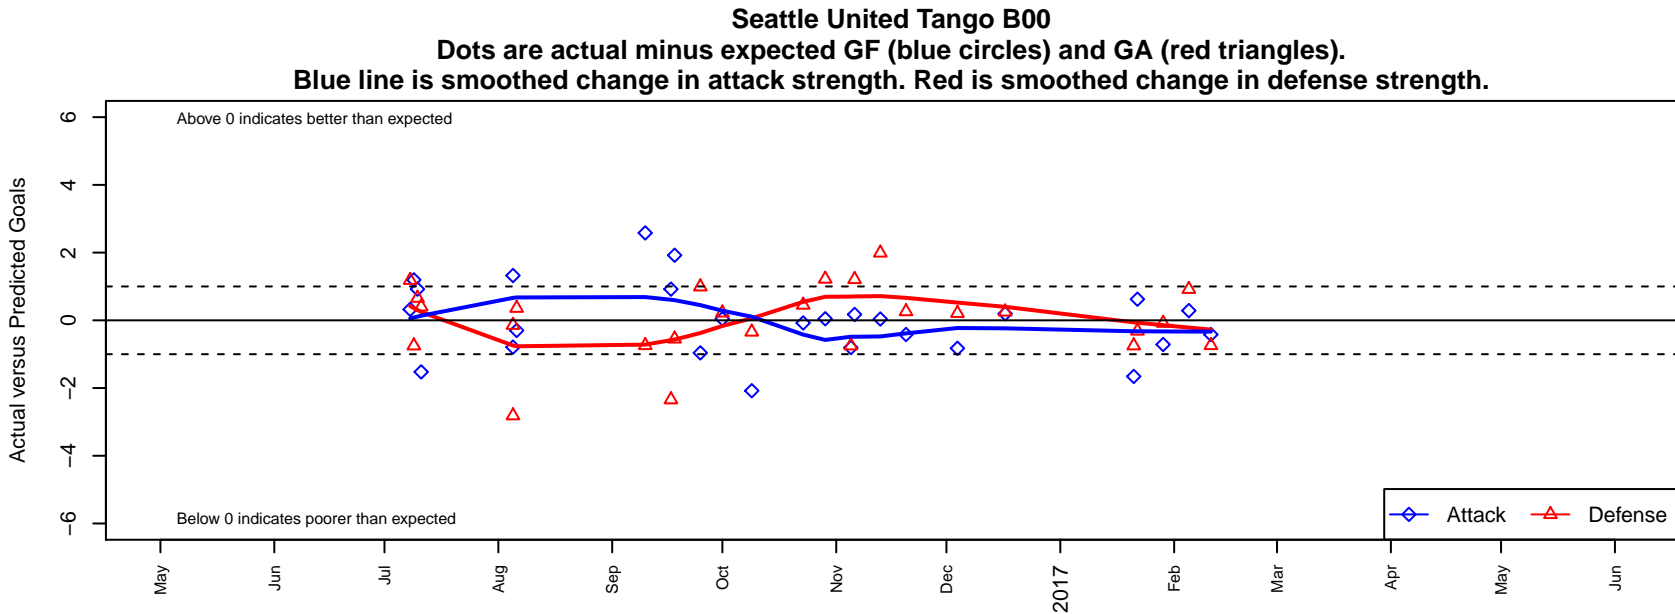

**attack and defense variance (black dot)
relative to other teams
and top 10 in region**

**attack and defense rating
relative to others at age
and all opponents in last 13 months**

Seattle United Tango B00

Seattle United
Seattle, WA
B00 total strength=1691
attack=28.29 defense=17.03
fall league = RCL B00 Div 2
notes= Smith 2015

alt names used:
SEATTLE UNITED B00 TANGO (WA)
Seattle United B00 Tango B
SEATTLE UNITED B00 TANGO (WA)
Seattle United B00 Tango B

Venues played:
2016 Nike Crossfire Challenge Gold Group U17
2016 WA Rush Cup B00 Gold U17
2016 RCL B00 Div 2
2016 WYS Presidents Cup B00